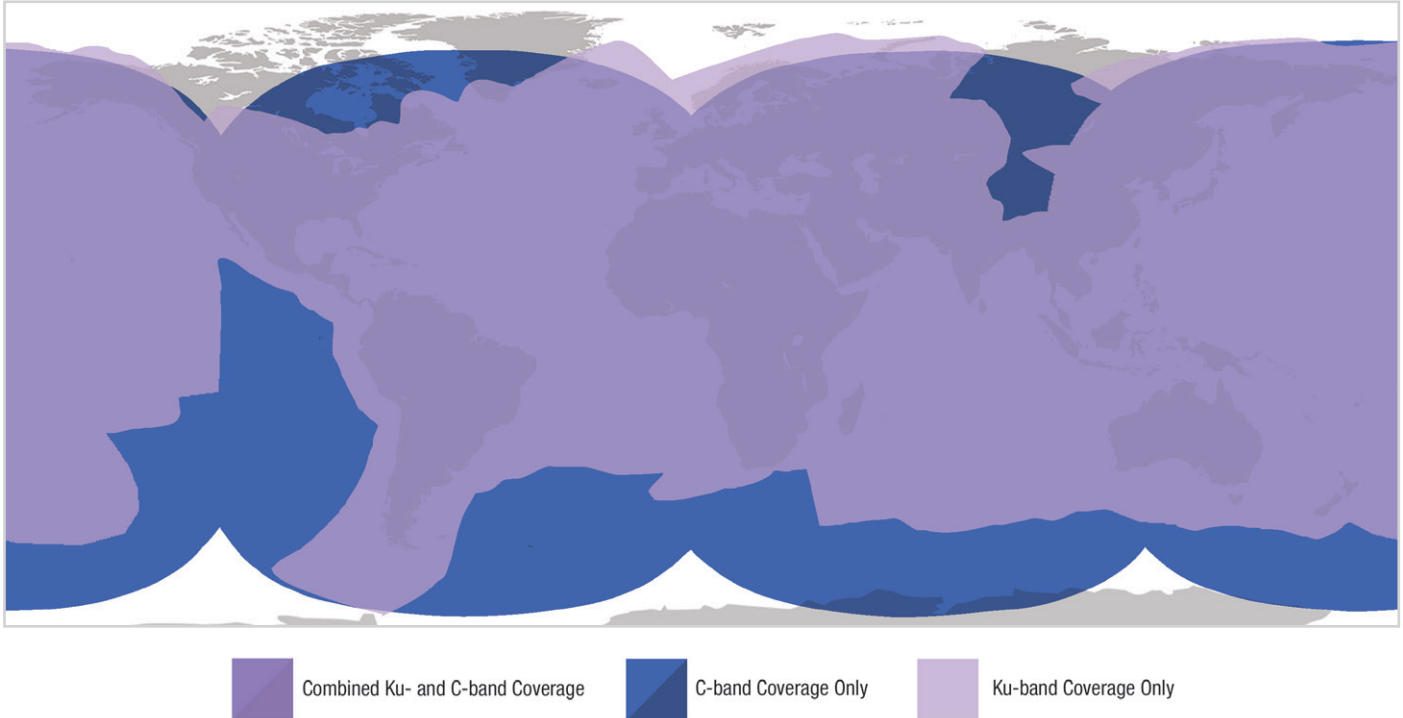

AgilePlans by KVH

mini-VSAT Broadband_{sm} HTS Network

TracPhone V7_{HTS} (Ku-band) & TracPhone V11_{HTS} (Ku/C-band)

AgilePlans General Terms

- All prices are in USD and do not include any taxes or fees that may apply.
- Published data speeds are rate plan maximums and may vary by region and under different conditions.
- All services and plans are subject to the KVH Master Services Agreement.
- KVH Authorized Installation Plan is required. A $500 one-time fee applies.
- Subscription period is month-to-month and automatically renews on a monthly basis.
- Plan changes may be made at any time. A $100 fee applies for each downward plan change, except during the first 90 days of the service to allow subscriber to determine the plan most appropriate for their usage needs.
- Service suspension is permitted. See "[Airtime Rate Plan Change/](#)
- [Suspension Policies – HTS-series](#)" at www.kvh.com/mvbservices.
- KVH offers first voice line at no charge and second voice line at $20/month. KVH-assigned voice line phone numbers for either line are provided at no charge. User-specified voice line phone numbers for either line are $20/month.
- Virtual local phone numbers can be added for a monthly fee of $20 per number (5 max. per voice line) where available and are subject to in-country regulations. The list of available area/city codes worldwide can be found at: www.kvh.com/mvbservices.
- Outgoing calls and faxes are subject to long distance charges. See details on the "[TracPhone V11_{HTS}/V11_{IP}/V11 & V7_{HTS}/V7_{IP}/V7 – Enhanced Voice Service Long Distance Rate Sheet](#)" at www.kvh.com/mvbservices.
- Global Static IP Service is available for $29/month per IP address. Visit www.kvh.com/staticip for details. Setup fee applies.

kvh.com/agileplans

KVH Industries A/S
EMEA Headquarters
Kokkedal, Denmark
Tel: +45.45.160.180 Fax: +45.45.160.181
Email: info@emea.kvh.com

KVH Industries, Inc.
World Headquarters
Middletown, RI U.S.A.
Tel: +1.401.847.3327 Fax: +1.401.849.0045
Email: info@kvh.com

KVH Industries Pte Ltd.
Asia-Pacific Headquarters
Singapore
Tel: +65.6513.0290 Fax: +65.6472.3469
Email: info@apac.kvh.com